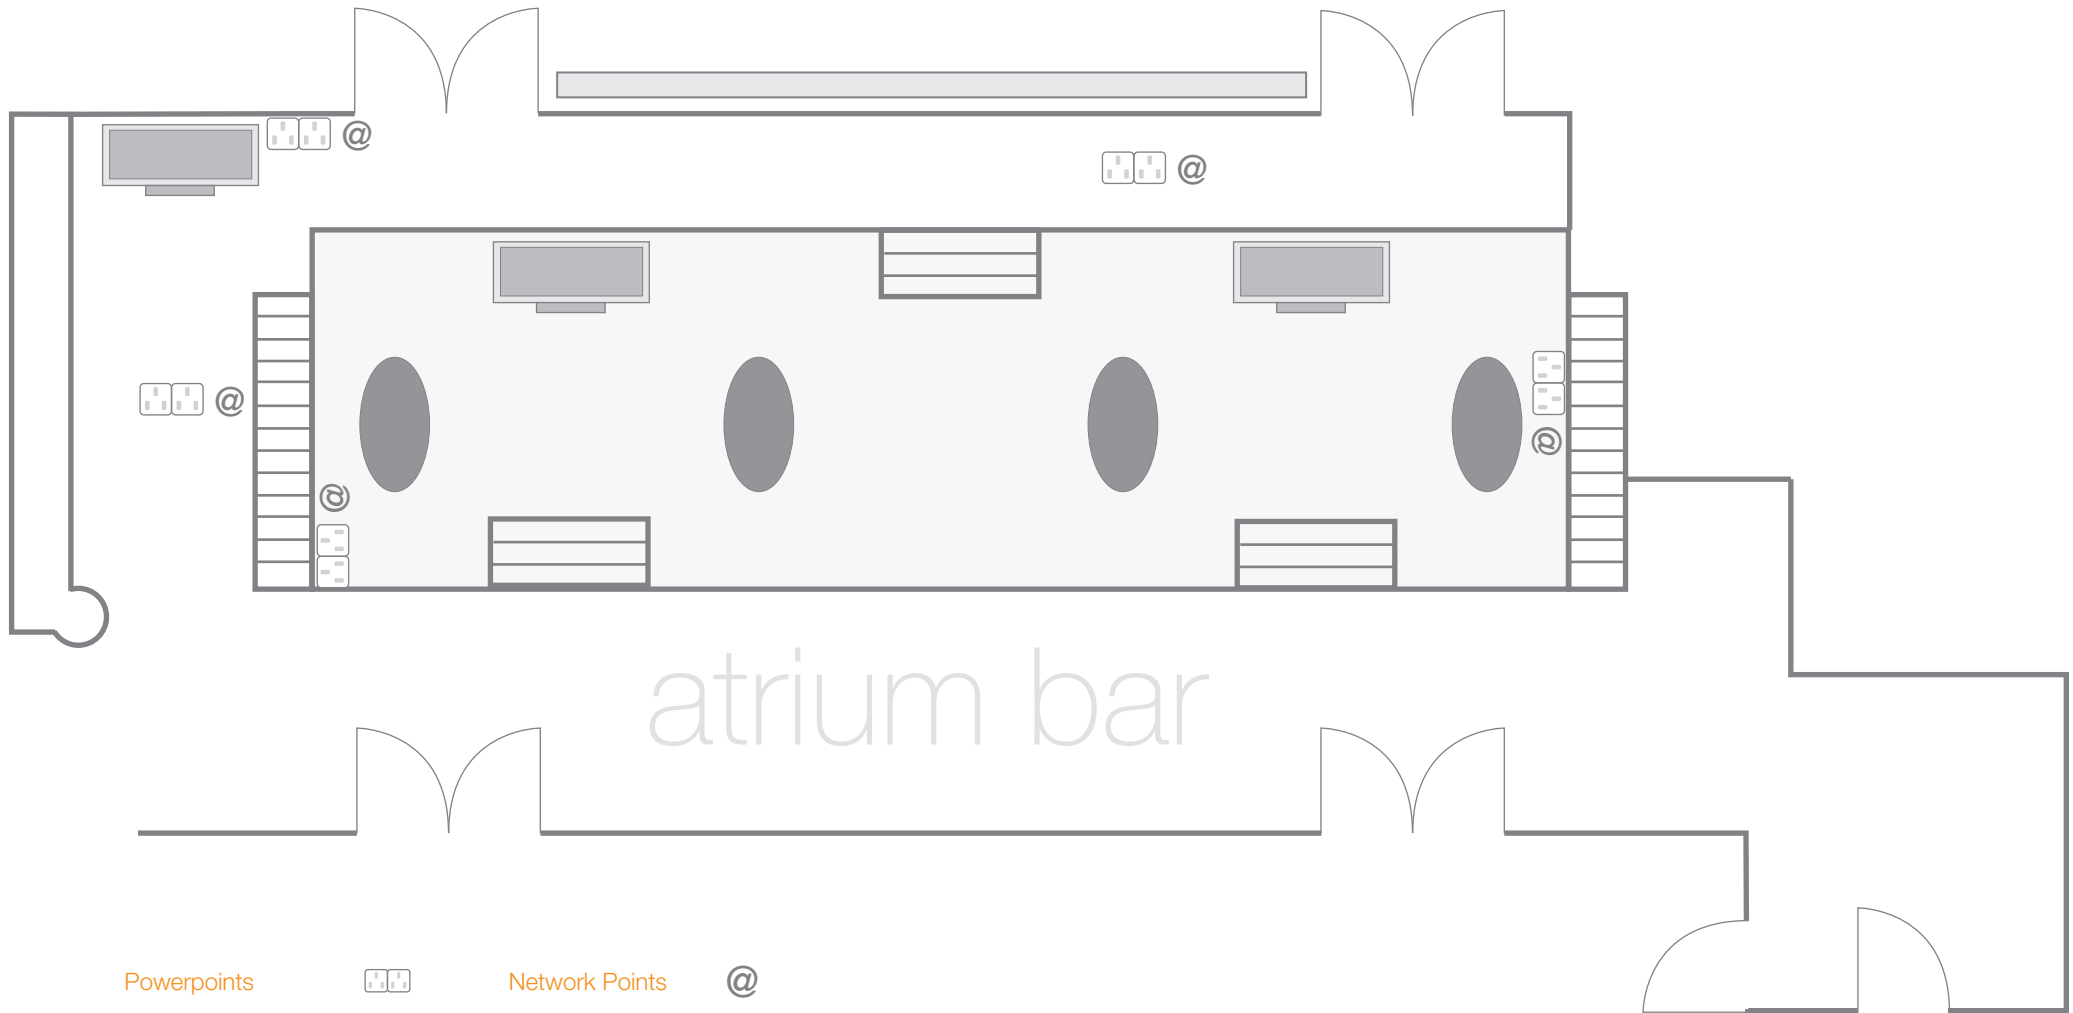

width 22metres

length 8.7metres

Powerpoints

Network Points

Plasma Screen