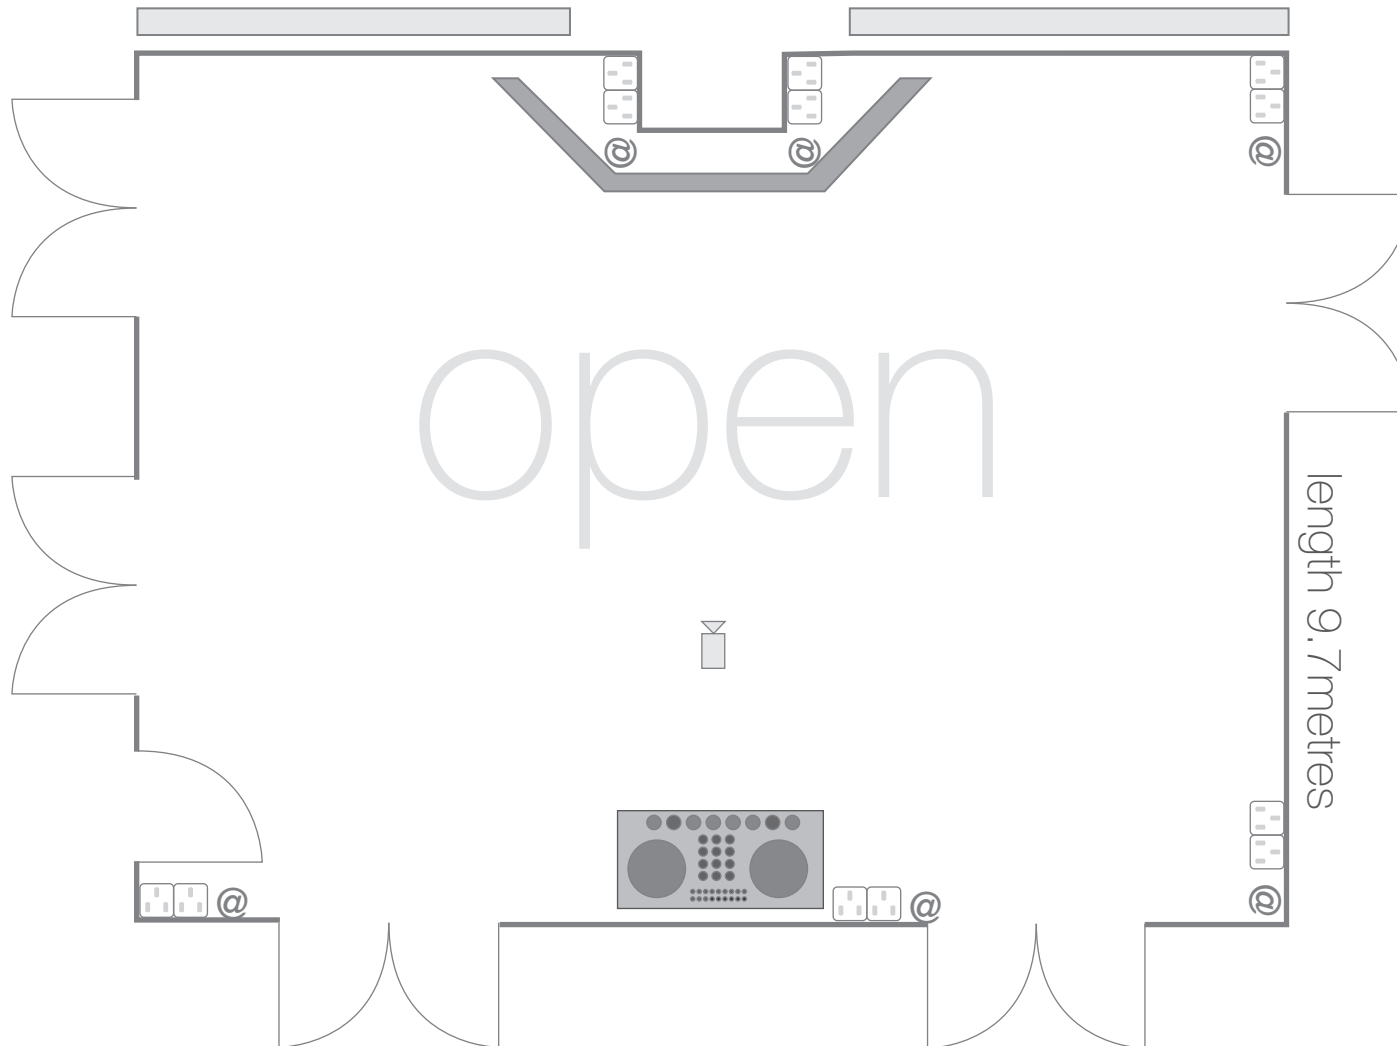

thestudio ●●●

Powerpoints

Powered Screen

Mixing Desk

Network Points

Ceiling Mounted Projector

width 12.4metres

length 9.7metres