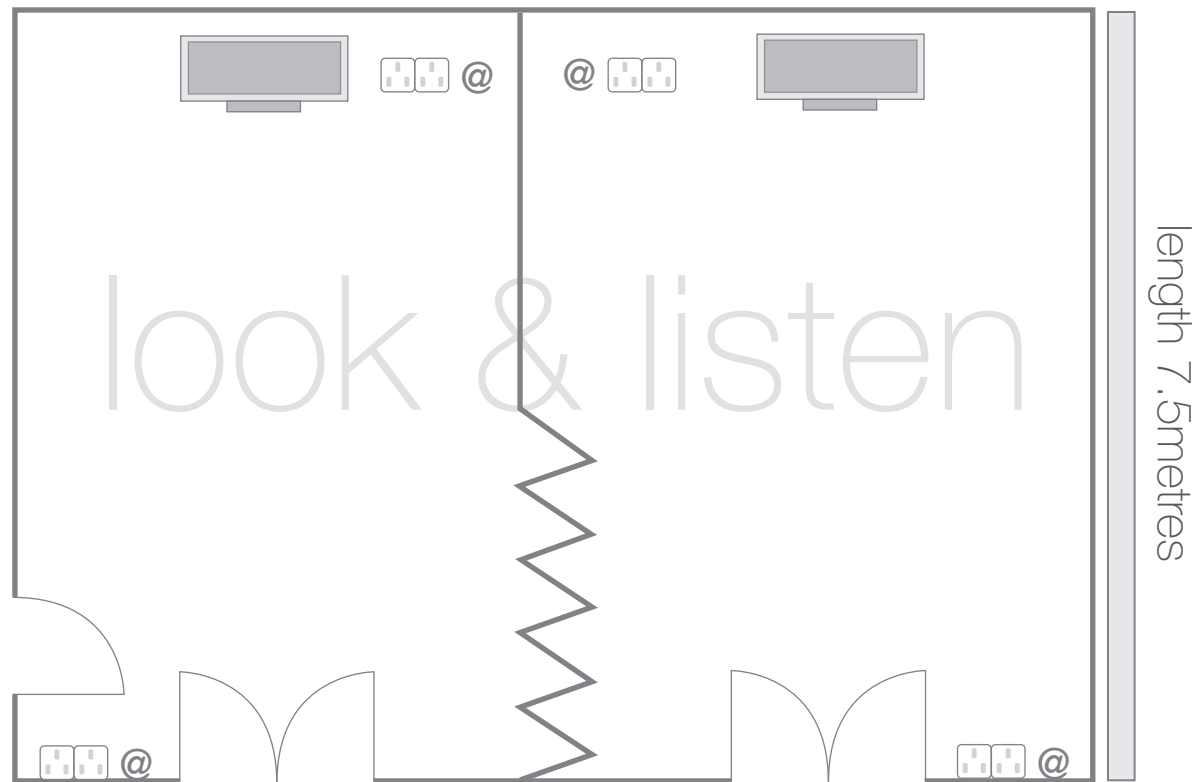

the**studio** ●●●

width 7.5metres

Powerpoints

Network Points

Plasma Screen