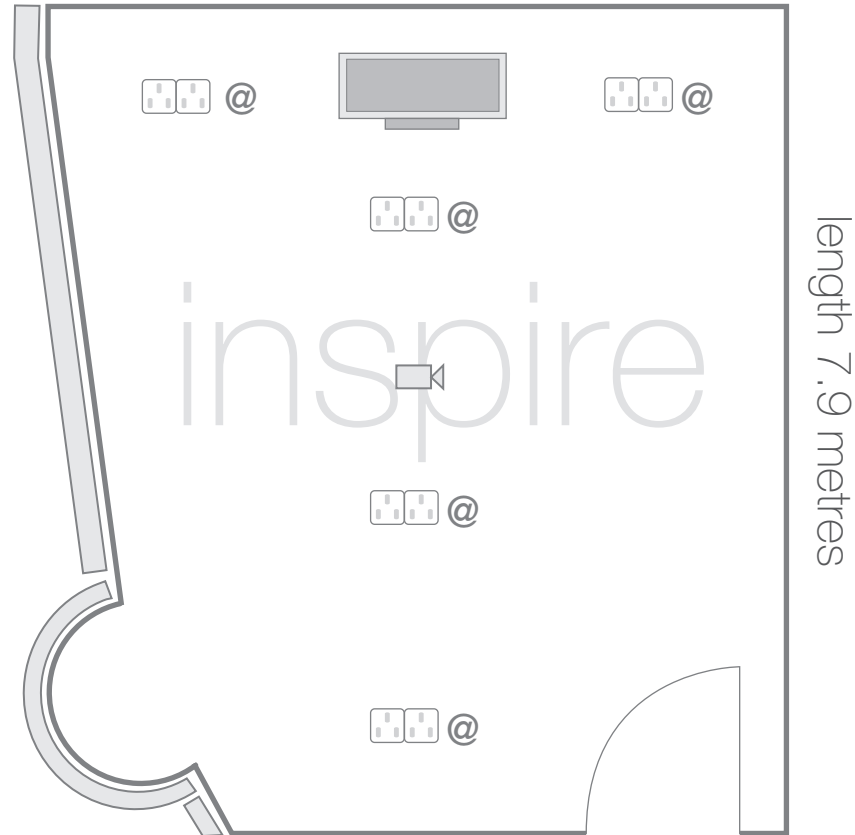

thestudio ● ● ●

width 7.4 metres

- 5 x Powerpoints  1 x Window 
- 5 x Network Points  1 x Plasma Screen 
- 1 x Projector 