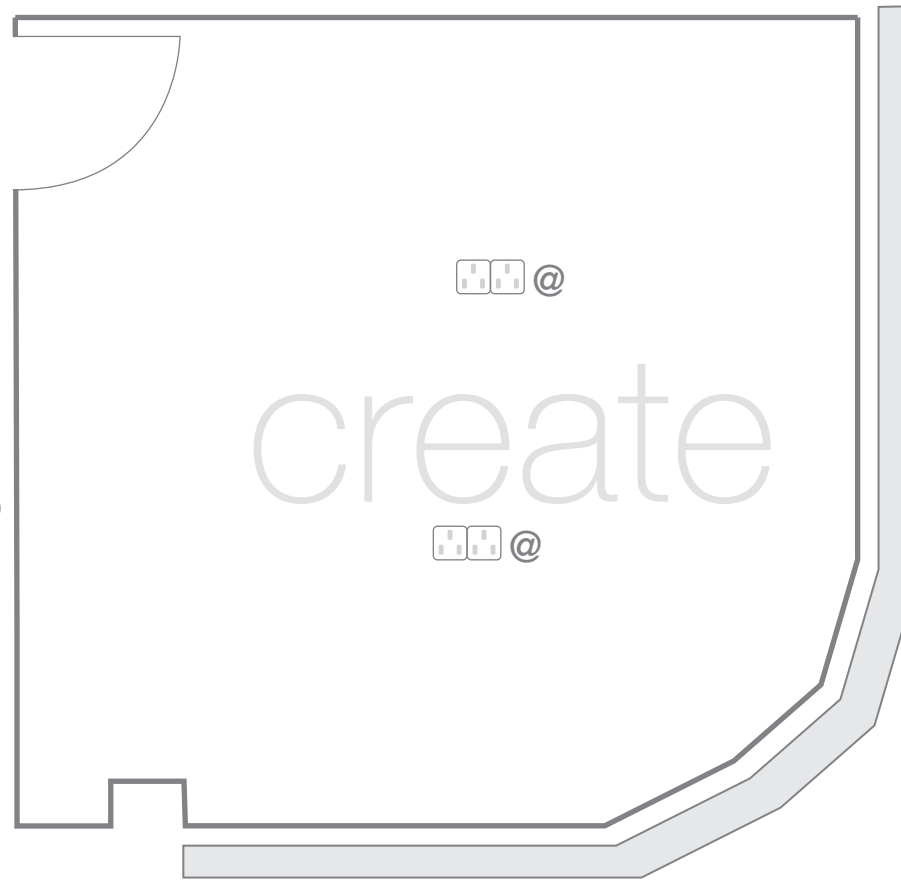

thestudio ●●●

width 5.0metres

length 5.3metres

Powerpoints

Network Points

Powered Screen

Ceiling Mounted Projector